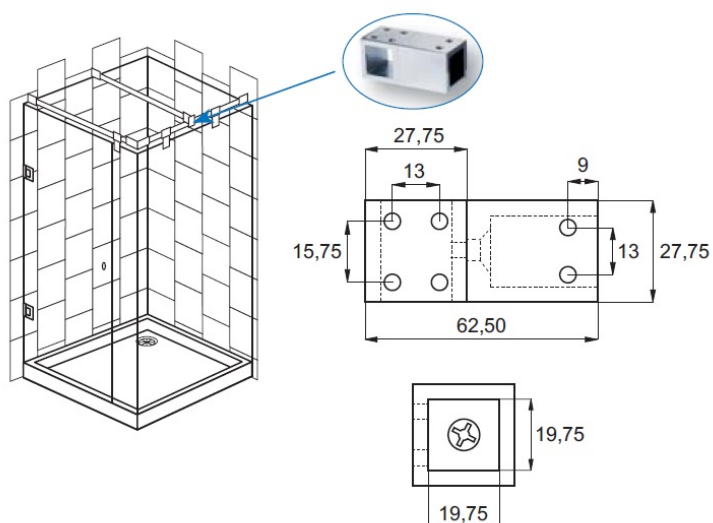

## Description:

Bar To Bar Centre Bracket, F/19x19mm Square Tube, SS-look

## Item number:

15.24.308-5

| Units | Box | Carton | HS Code    | Barcode   |
|-------|-----|--------|------------|---|
| Pcs.  | 1   | 50     | 8302419000 | <br>5704866485814 |